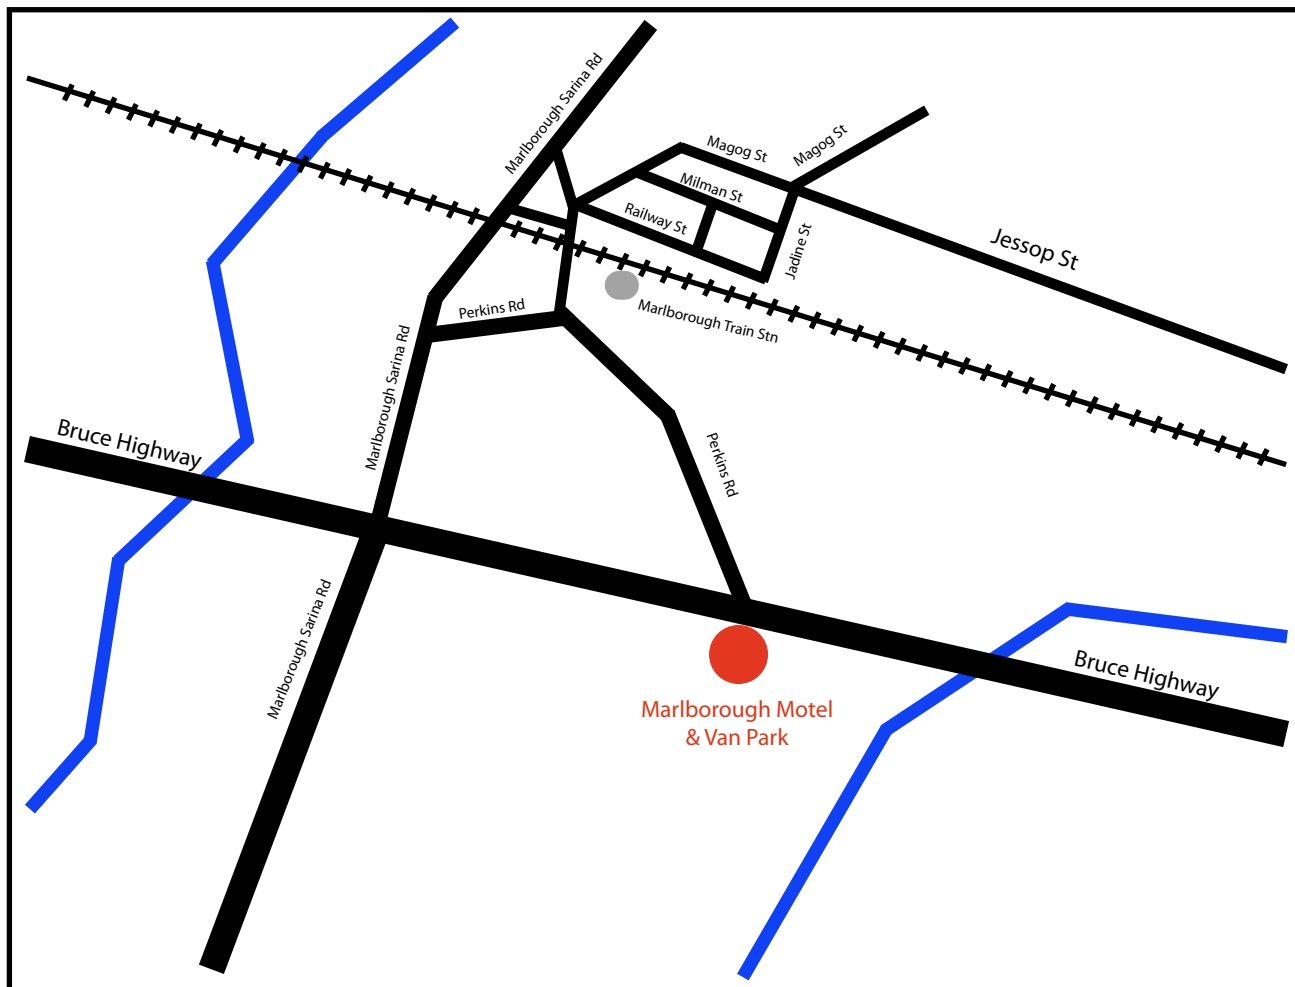

Marlborough Motel & Van Park

Marlborough Motel & Van Park
P 07 4935 6112 F 07 4935 6339
Bruce Highway Marlborough
QLD 4705
ask@marlborough.net.au
www.marlborough.net.au

GPS:
22°49'25.94"S 149°53'34.60"E